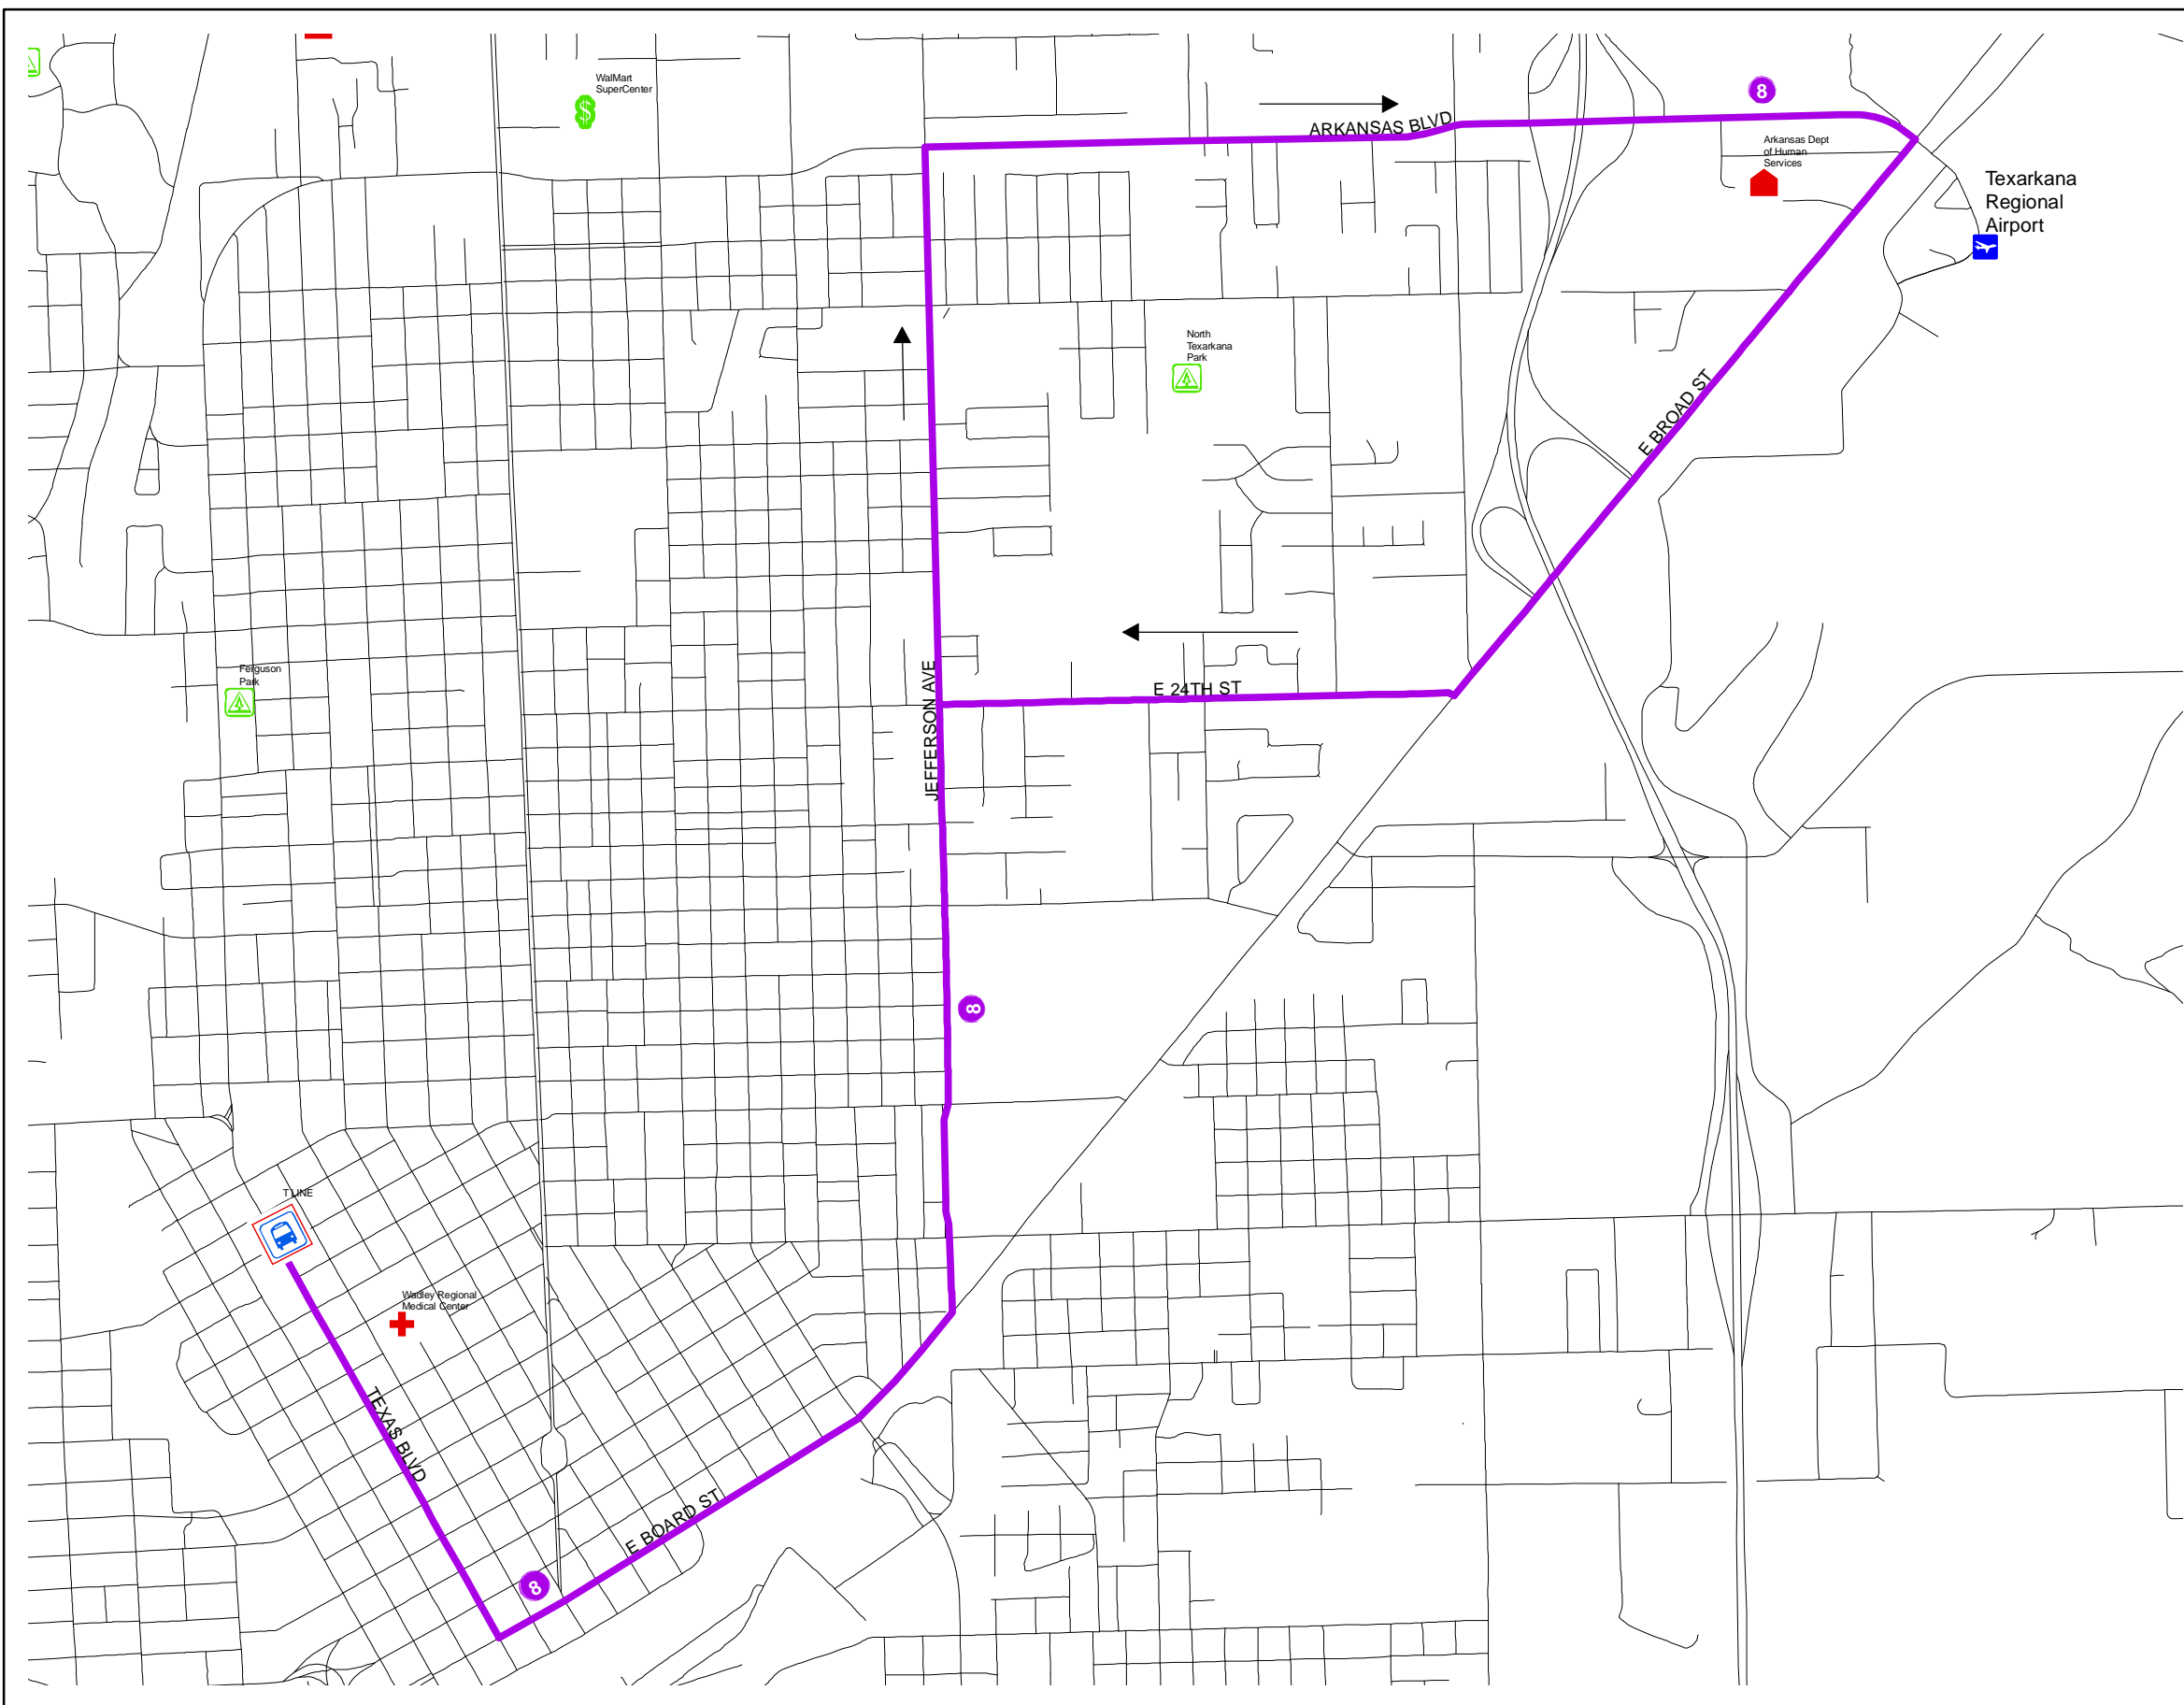

Route 8 from Transfer Station at 14th St and Texas Blvd

Route 8 Legend

Route 8	Landmarks
ROADS	Class
ROAD_CLASS	Airport
US HIGHWAY	Building
STATE HIGHWAY	Hospital
COUNTY ROAD	Park
CITY STREET	Shopping
	TRANSFER FACILITY
	Arrow = Direction of Route

Projected Coordinate System:
NAD 1983 StatePlane Texas
North Central FIPS 4202(Feet)